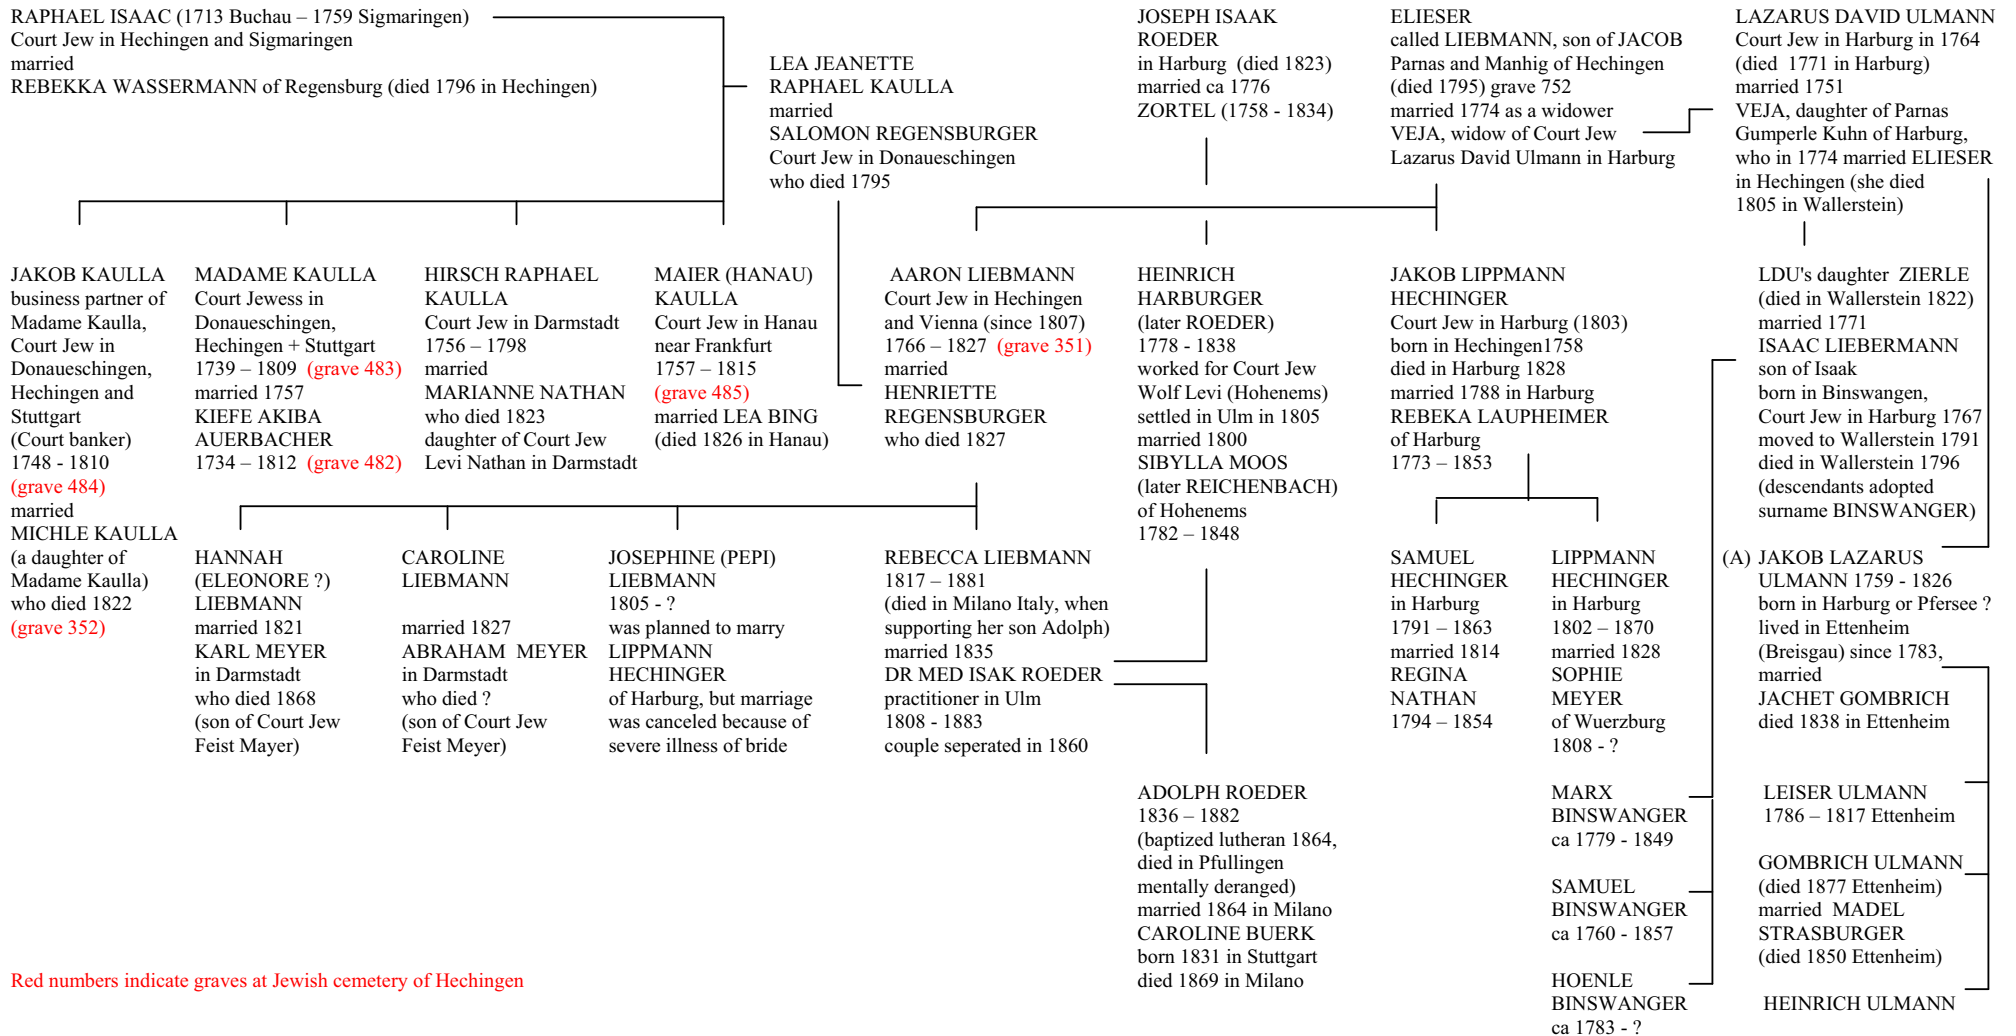

COURT JEWS OF SOUTHERN GERMANY of Darmstadt (Hesse), Harburg (County of Oettingen), Hechingen (Hohenzollern), Stuttgart (Wuerttemberg)

Incomplete extract of a general structure by Rolf Hofmann (HarburgProject@aol.com) plus additional information from Otto Werner (Hechingen)

VERSION 03

Red numbers indicate graves at Jewish cemetery of Hechingen

(A) JLU called himself also "Jakob Ulmo of Pfersee" - he acted as a mohel, describing his activities in a book, now in possession of Association GenAmi in Paris