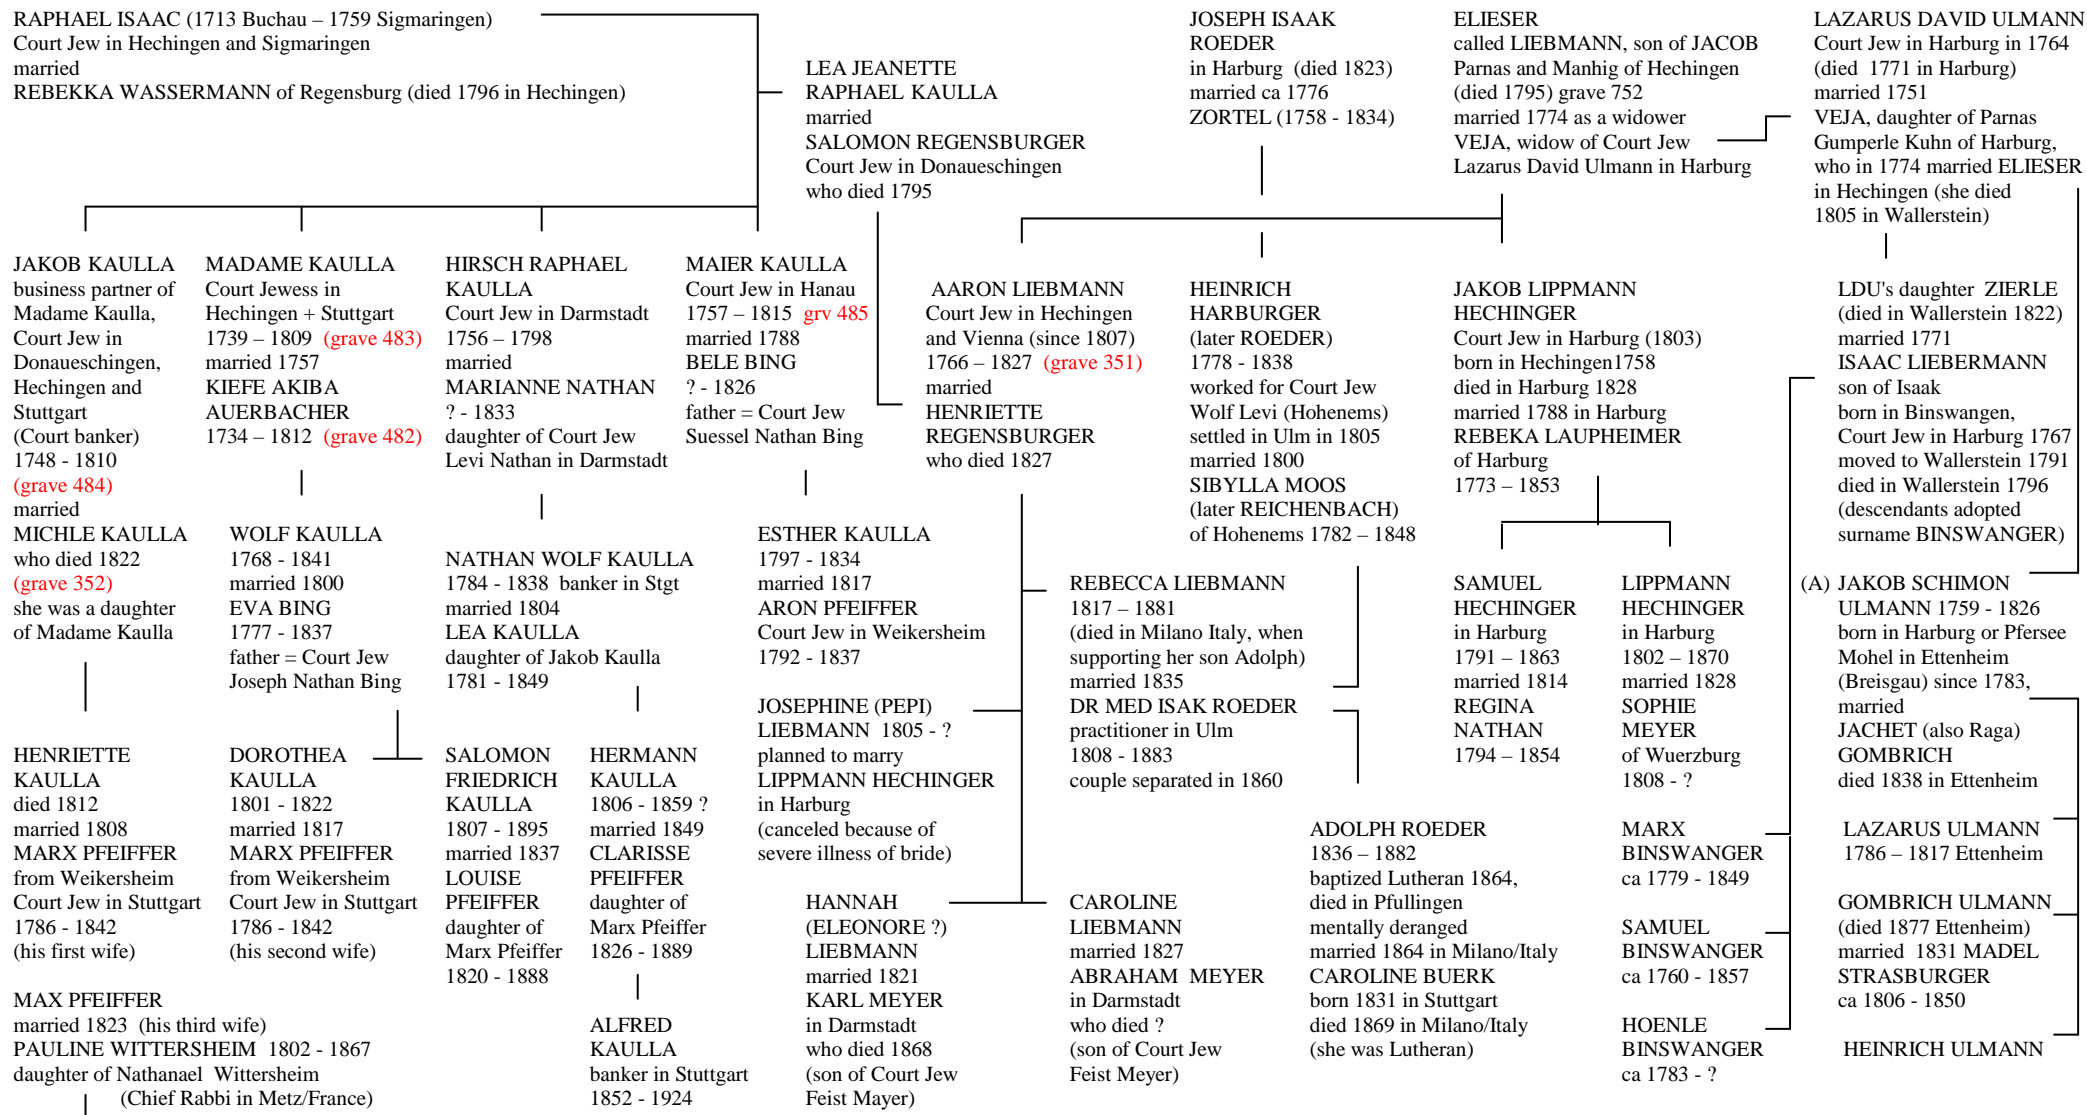

COURT JEWS OF SOUTHERN GERMANY

VERSION 08

of Darmstadt (Hesse), Harburg (County of Oettingen), Hechingen (Hohenzollern), Stuttgart (Wuerttemberg)

Incomplete extract of a general structure by Rolf Hofmann (HarburgProject@aol.com) plus additional information from Otto Werner (Hechingen)

Red numbers indicate graves at Jewish cemetery of Hechingen

DAVID ULMANN
Court Jew in Pfersee

? | ?

EDUARD PFEIFFER (1835 - 1921) banker and philanthropist in Stuttgart married 1872 **JULIE KANN** (1843 - 1926) widow of Paris banker **Louis Ferdinand Victor Benary**